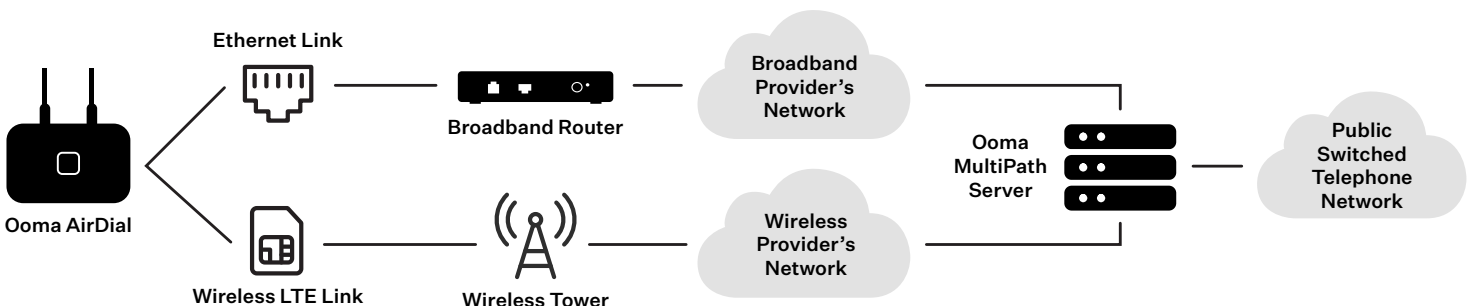

### The Challenge

For the many elevators spread across the Boca Raton Innovation Campus, POTS lines were becoming more expensive and less reliable. Also, construction of additional facilities was about to knock out a wiring room where many POTS lines terminated.

### The Solution

CP Group is using 14 Ooma AirDial units to provide connections for 17 elevators. CP Group is benefiting by experiencing a 50% cost reduction by switching to AirDial from traditional POTS service.

## The Ultimate in High Availability

Ooma’s MultiPath transport technology routes all voice traffic over both the LTE and wired ethernet networks simultaneously to avoid service disruptions.

# Ooma AirDial – Remote Device Management and Notification Tool

With Ooma AirDial's Remote Device Management web portal you have complete visibility into all systems in one location. Instantly see service status, LTE signal strength, battery life and more across all Ooma AirDial devices and locations.